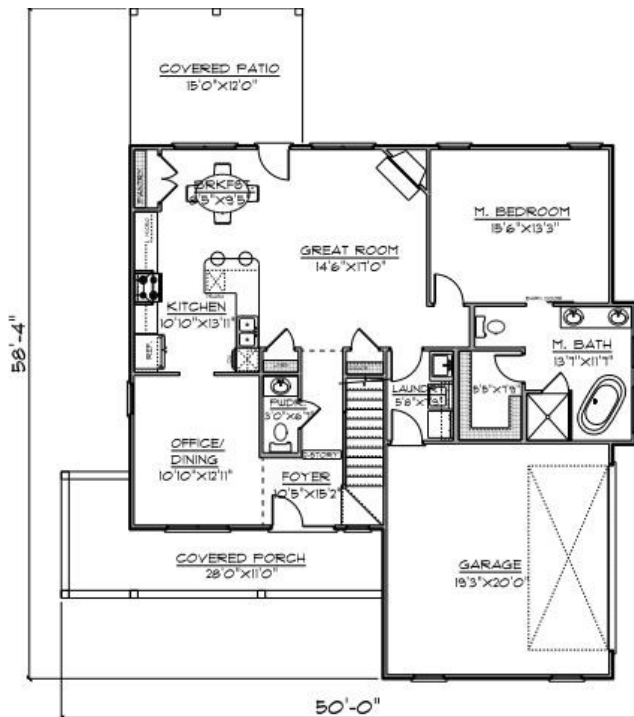

The Doe I

Plan #247DEERWOOD 2,557 Square Feet

- ◆ Total Square Footage = 2,557
- ◆ 1st Floor: 1,279 ; 2nd Floor: 1,278
- ◆ 4 Bedroom
- ◆ 3.5 Bath

M&J Developers Inc.

3714 Alliance Dr. Suite 300, Greensboro, NC 27407