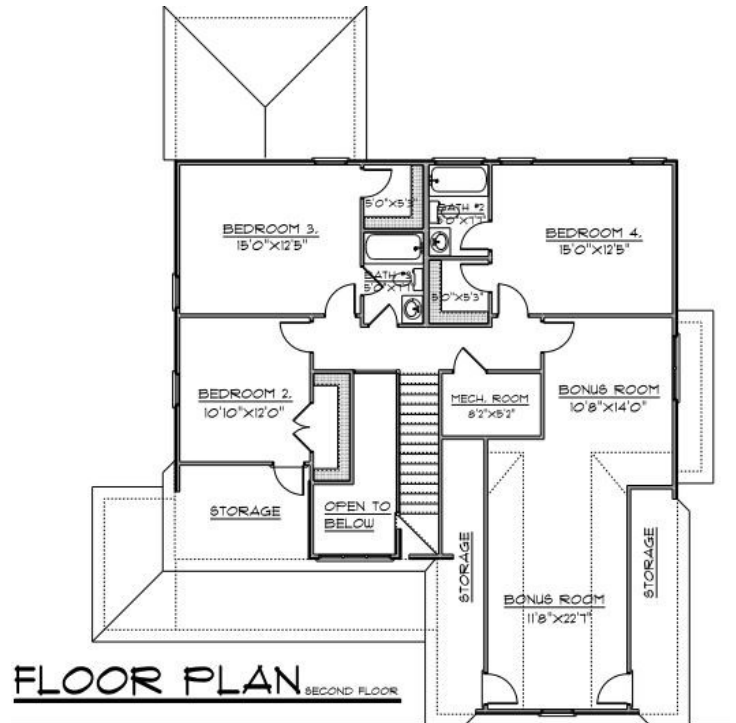

The Doe I

Plan #247DEERWOOD 2,557 Square Feet

- ◆ Total Square Footage = 2,557
- ◆ 1st Floor: 1,279 ; 2nd Floor: 1,278
- ◆ 4 Bedroom
- ◆ 3.5 Bath

M&J Developers Inc.

3714 Alliance Dr. Suite 300, Greensboro, NC 27407