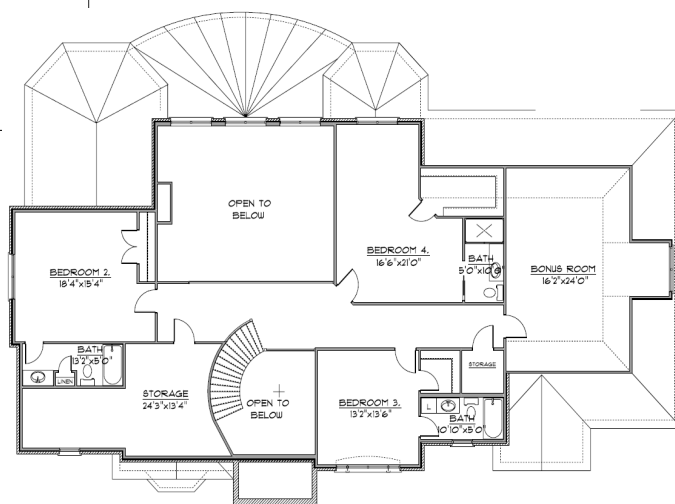

The Myers

Plan #7003-MUST

4,588 Square Feet

FLOOR PLAN FIRST FLOOR

- ◆ Total Square Footage = 4,588; 1st floor - 2,806
- ◆ 4 Bedroom
- ◆ 4.5 Bath
- ◆ First Floor Master Bed

- ◆ 2nd Floor Square Footage = 1,892
- ◆ Large Bedrooms Throughout
- ◆ Abundant Storage