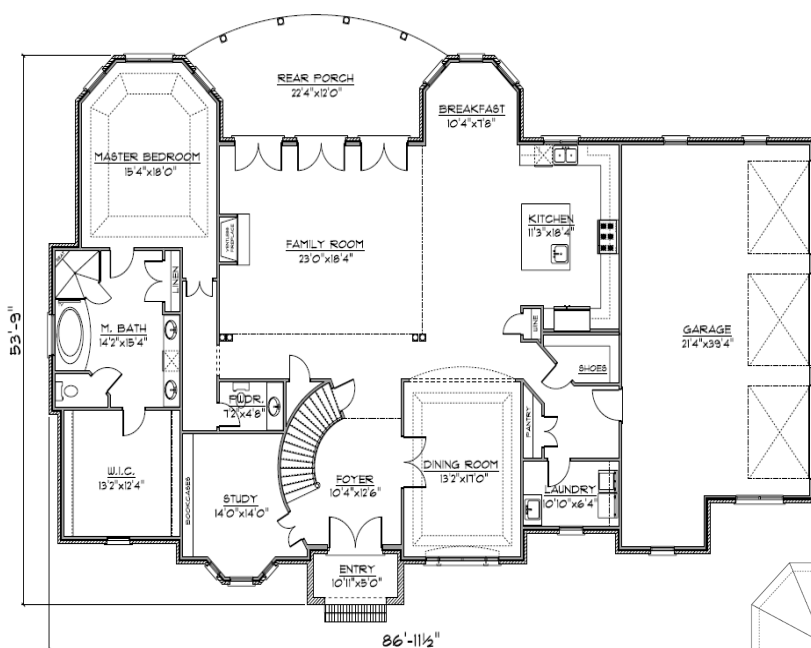

The Myers

Plan #7003-MUST

4,588 Square Feet

FLOOR PLAN FIRST FLOOR

- ◆ Total Square Footage = 4,588; 1st floor - 2,806
- ◆ 4 Bedroom
- ◆ 4.5 Bath
- ◆ First Floor Master Bed

- ◆ 2nd Floor Square Footage = 1,892
- ◆ Large Bedrooms Throughout
- ◆ Abundant Storage