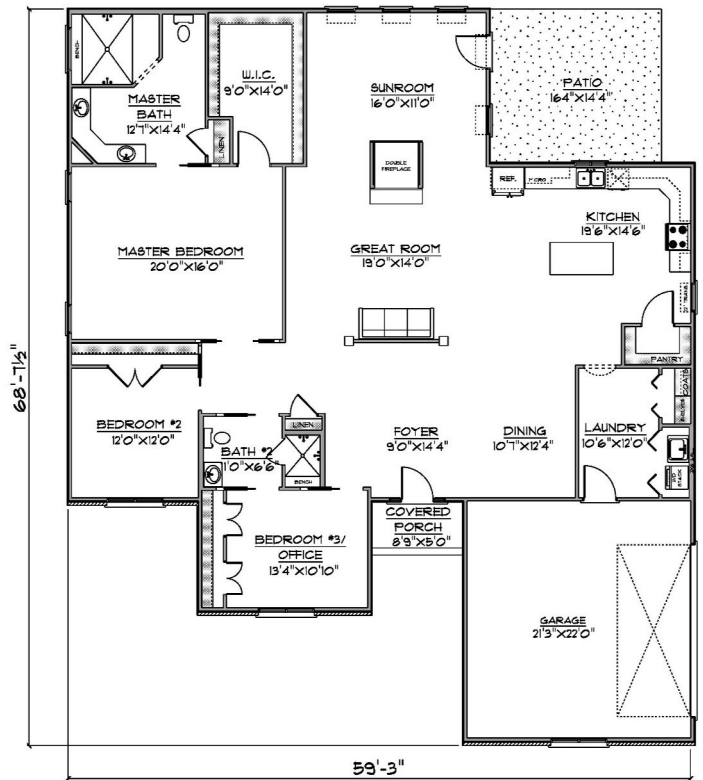

The Chilcutt

Plan #8087—CHIL

2,638 Square Feet

- ◆ Total Square Footage = 2,638
- ◆ 3 Bedroom
- ◆ 2 Bath
- ◆ First Floor Master Bed
- ◆ Large Sunroom

FLOOR PLAN FIRST FLOOR

M&J Developers Inc.

3714 Alliance Dr. Suite 300, Greensboro, NC 27407