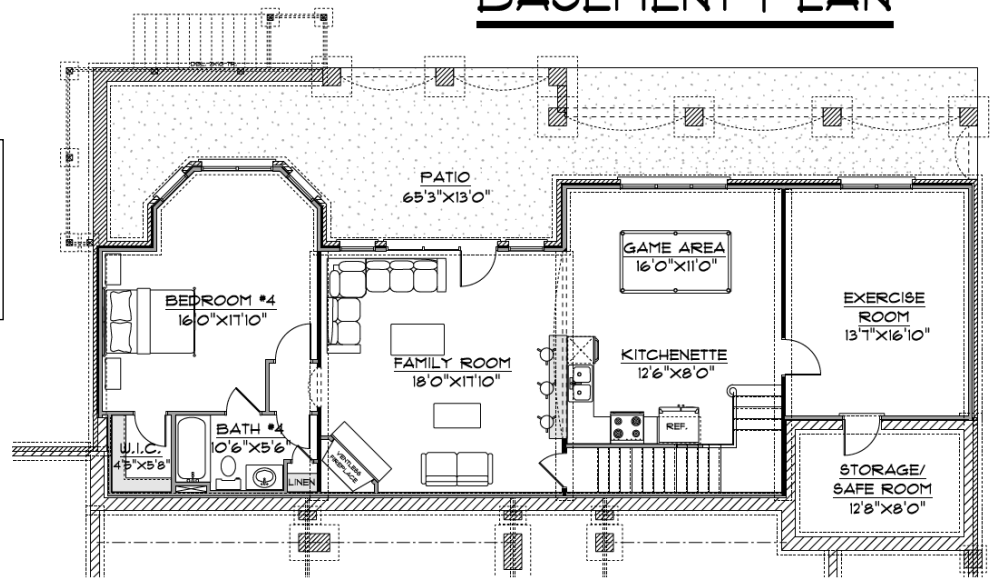

The Brookvale I

Plan #1-Yates

5,349 Square Feet

FLOOR PLAN FIRST FLOOR

- ◆ Total Square Footage = 5,349 ; 1st floor - 2,766
- ◆ 4 Bedroom
- ◆ 4.5 Bath
- ◆ First Floor Master Bed

- ◆ 2nd Floor Square Footage = 1,101
- ◆ Large Bedrooms Throughout
- ◆ Abundant Storage

FLOOR PLAN SECOND FLOOR

M&J Developers Inc.

3714 Alliance Dr. Suite 300, Greensboro, NC 27407

Sales: 336.601.7259 or 336.587.3673

www.mjdevelopers.com

BASEMENT PLAN

- ◆ Basement Square Footage = 1,482
- ◆ Kitchenette
- ◆ Exercise room