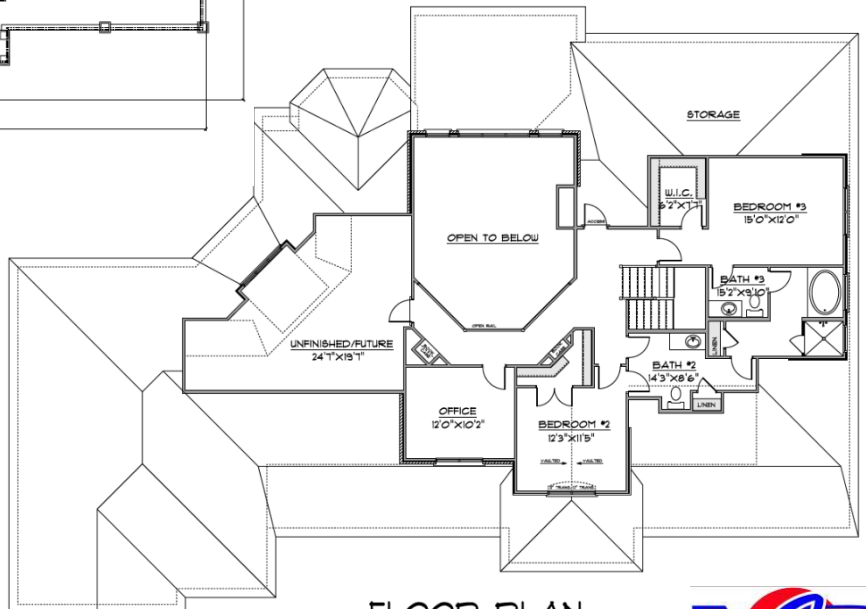

The Brookvale I

Plan #1-Yates

5,349 Square Feet

FLOOR PLAN FIRST FLOOR

- ◆ Total Square Footage = 5,349 ; 1st floor - 2,766
- ◆ 4 Bedroom
- ◆ 4.5 Bath
- ◆ First Floor Master Bed

- ◆ 2nd Floor Square Footage = 1,101
- ◆ Large Bedrooms Throughout
- ◆ Abundant Storage

FLOOR PLAN SECOND FLOOR

M&J Developers Inc.

3714 Alliance Dr. Suite 300, Greensboro, NC 27407

Sales: 336.601.7259 or 336.587.3673

www.mjdevelopers.com

BASEMENT PLAN

- ◆ Basement Square Footage = 1,482
- ◆ Kitchenette
- ◆ Exercise room