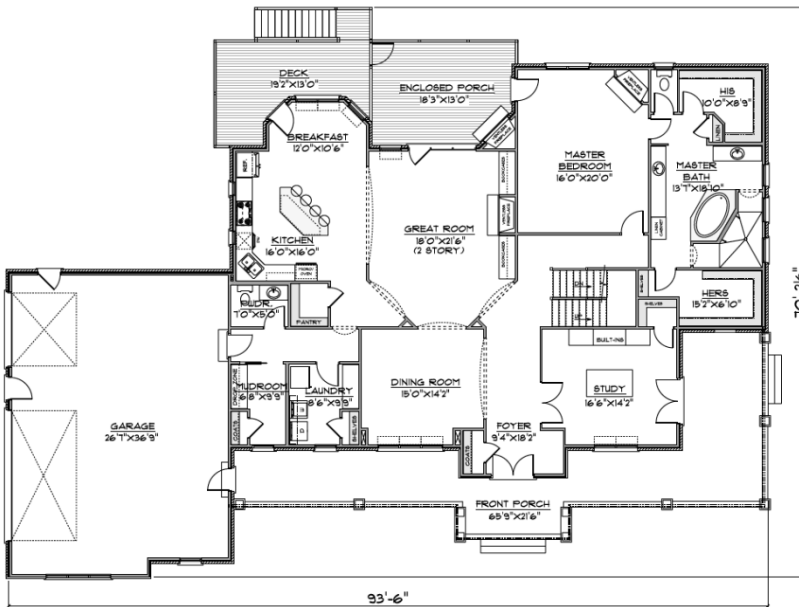

The Brookvale I

Plan #1-Yates

5,349 Square Feet

FLOOR PLAN FIRST FLOOR

- ◆ Total Square Footage = 5,349 ; 1st floor - 2,766
- ◆ 4 Bedroom
- ◆ 4.5 Bath
- ◆ First Floor Master Bed

- ◆ 2nd Floor Square Footage = 1,101
- ◆ Large Bedrooms Throughout
- ◆ Abundant Storage

FLOOR PLAN SECOND FLOOR

M&J Developers Inc.

3714 Alliance Dr. Suite 300, Greensboro, NC 27407

Sales: 336.601.7259 or 336.587.3673

www.mjdevelopers.com

BASEMENT PLAN

- ◆ Basement Square Footage = 1,482
- ◆ Kitchenette
- ◆ Exercise room