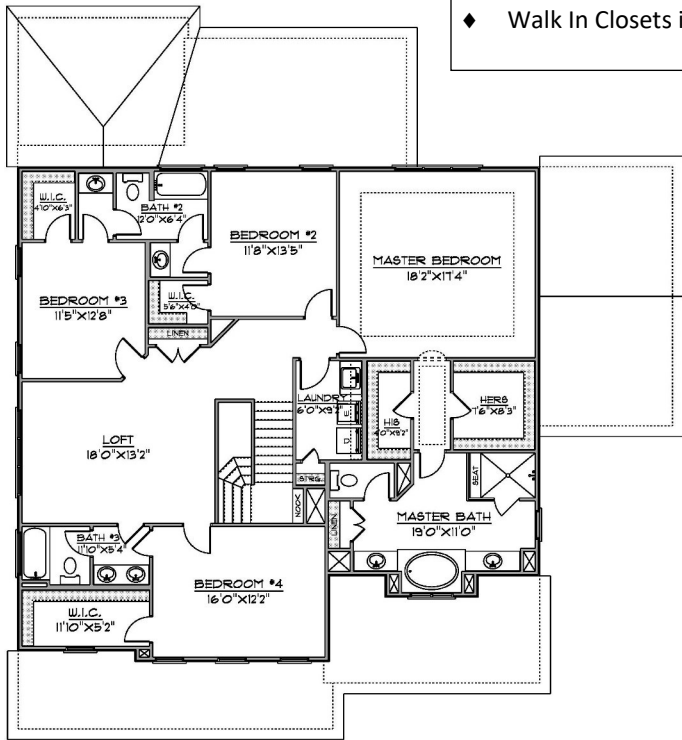

The Hilton

Plan #4251—HAM

4,030 Square Feet

- ◆ Large Loft
- ◆ Walk In Closets in Every Bedroom

- ◆ Total Square Footage = 4,030
- ◆ 4 Bedroom
- ◆ 4 Bath
- ◆ Large Front and Back Decks
- ◆ Large Sunroom

- FEATURES**
- 4,030 SQ. FT.
 - 4 BEDROOM
 - 4 BATH