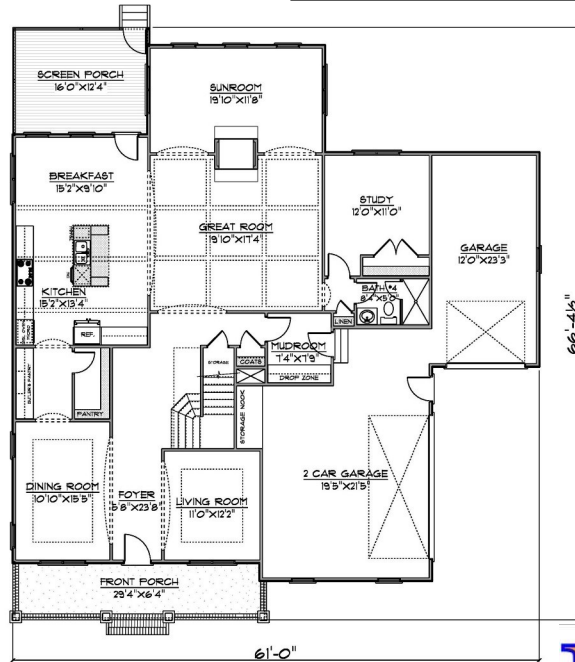

The Hilton

Plan #4251—HAM

4,030 Square Feet

- ◆ Large Loft
- ◆ Walk In Closets in Every Bedroom

- ◆ Total Square Footage = 4,030
- ◆ 4 Bedroom
- ◆ 4 Bath
- ◆ Large Front and Back Decks
- ◆ Large Sunroom

- FEATURES**
- 4,030 SQ. FT.
 - 4 BEDROOM
 - 4 BATH