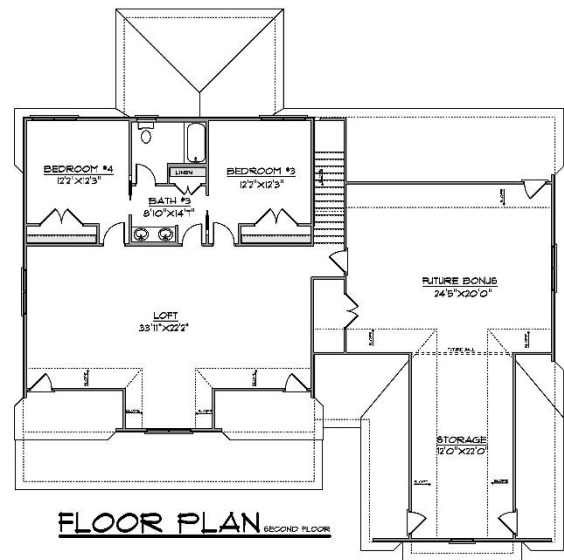

The Trace

Plan # 3107-FAIR-A

3,305 Square Feet

- ◆ Total Square Footage = 3,305
 - ◆ 4 Bedroom
 - ◆ 3 Bath
- Other features include:
- ◆ Large Kitchen
 - ◆ Large Covered Porch
 - ◆ Bedroom Multi-Height Ceiling