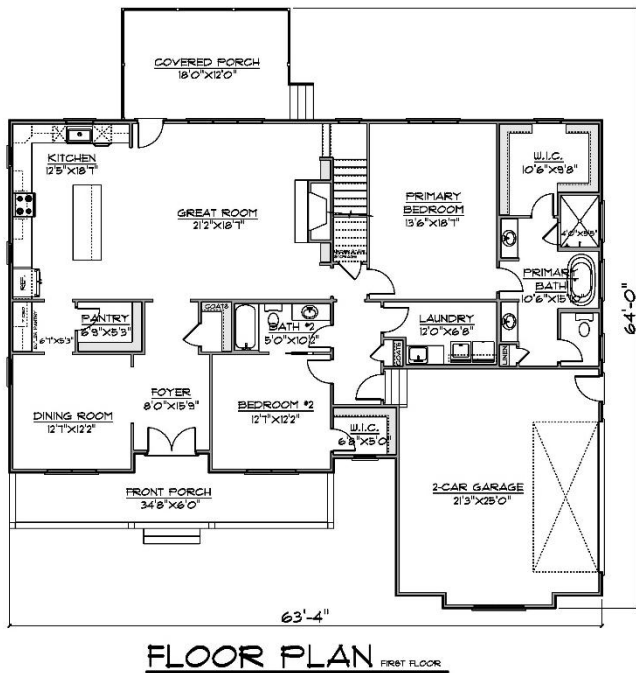

The Trace

Plan # 3107-FAIR-A

3,305 Square Feet

- ◆ Total Square Footage = 3,305
 - ◆ 4 Bedroom
 - ◆ 3 Bath
- Other features include:
- ◆ Large Kitchen
 - ◆ Large Covered Porch
 - ◆ Bedroom Multi-Height Ceiling