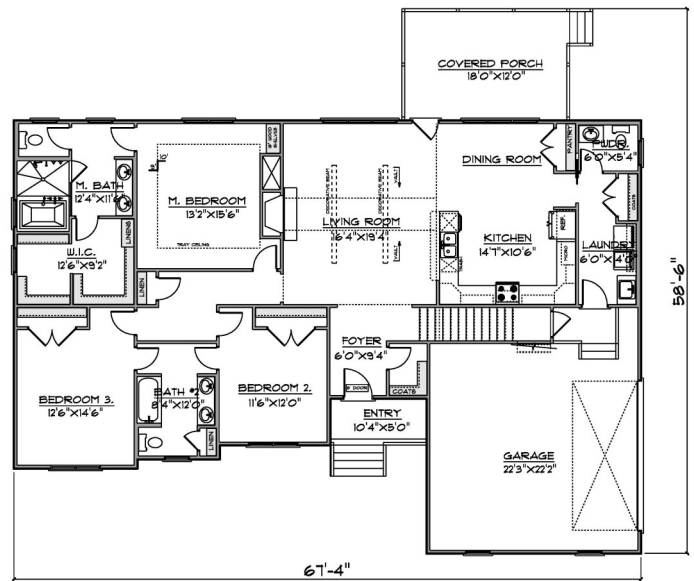

The Winter House

Plan #332—Deer 2,325 Square Feet

- ◆ Total Square Footage = 2,325
- ◆ 3 Bedroom
- ◆ 2.5 Bath
- ◆ Coat Closet in Foyer
- ◆ Large Dining Room

- ◆ Bonus Room
- ◆ Abundant Storage

M&J Developers Inc.