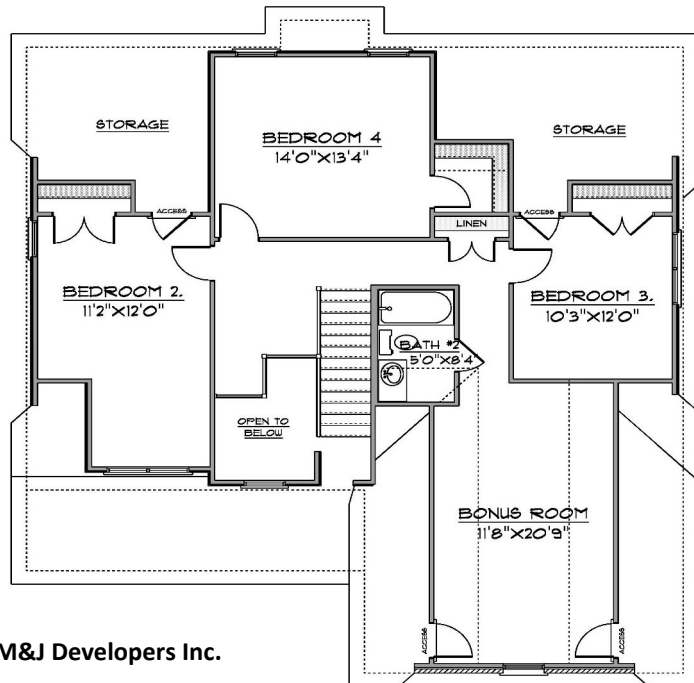

The Nutmeg

Plan #202—EAGLE

2,321 Square Feet

- ◆ Total Square Footage = 2,321
- ◆ 4 Bedroom
- ◆ 2.5 Bath
- ◆ Large Back Deck
- ◆ Large First Floor Master

- ◆ Bonus Room
- ◆ Abundant Storage

M&J Developers Inc.