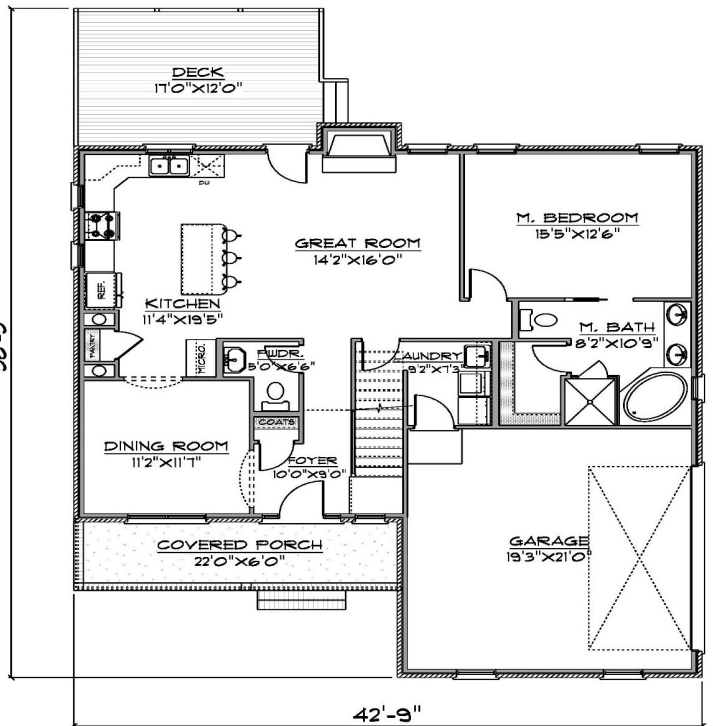

The Nutmeg

Plan #202—EAGLE

2,321 Square Feet

- ◆ Total Square Footage = 2,321
- ◆ 4 Bedroom
- ◆ 2.5 Bath
- ◆ Large Back Deck
- ◆ Large First Floor Master

- ◆ Bonus Room
- ◆ Abundant Storage

M&J Developers Inc.