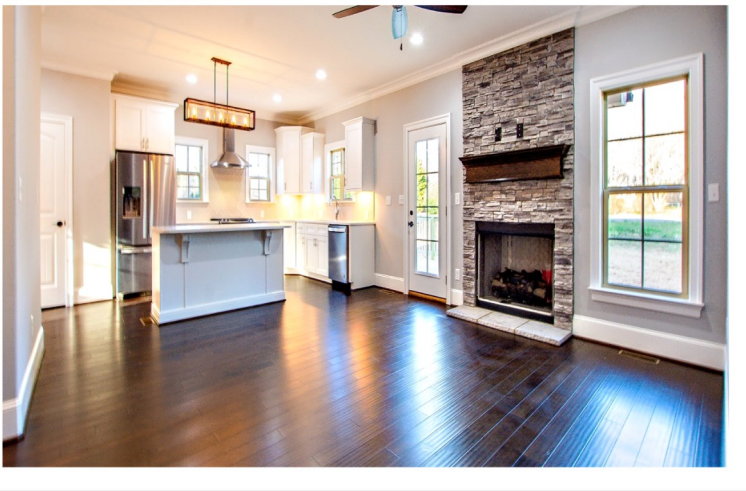

M&J Developers Inc.

3714 Alliance Dr. Suite 300, Greensboro, NC 27407

Sales: 336.601.7259 or 336.587.3673

www.mjdevelopers.com