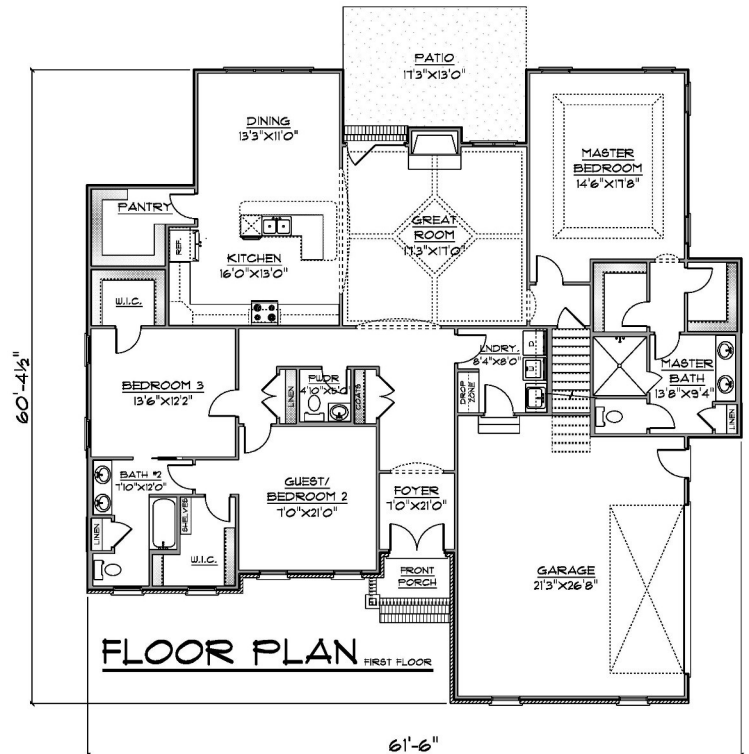

The Berry

Plan # 7334 - FLAN

2,250 Square Feet

- ◆ Total Square Footage = 2,250
- ◆ 3 Bedroom
- ◆ 2.5 Bath
- ◆ First Floor Master Bedroom
- ◆ Large Great Room

- ◆ Abundant Storage
- ◆ Large Patio

M&J Developers Inc.